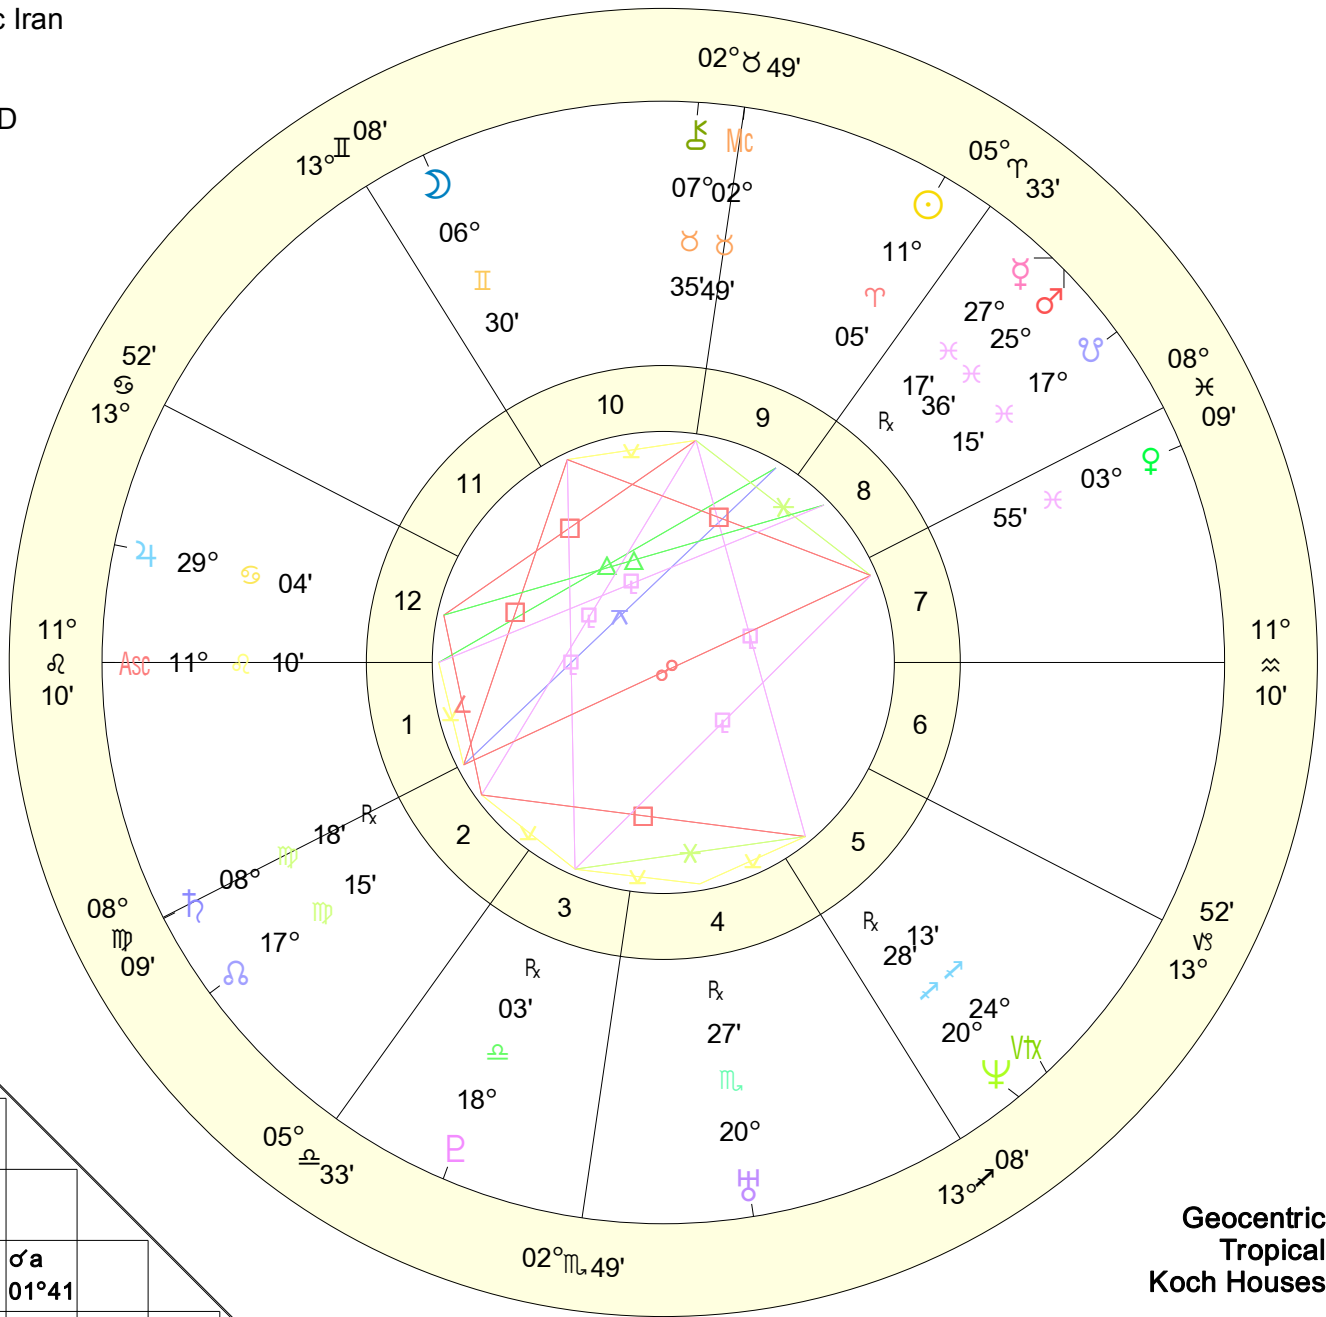

Islamic Republic Iran  
 Apr 01, 1979  
 Tehran, IR  
 02:30:00 PM IRD  
 Zone: -04:30  
 051E26'00"  
 35N40'00"

Geocentric  
 Tropical  
 Koch Houses

|     |        |        |        |        |        |        |        |   |   |        |        |
|-----|--------|--------|--------|--------|--------|--------|--------|---|---|--------|--------|
| ☉   |        |        |        |        |        |        |        |   |   |        |        |
| ☽   |        |        |        |        |        |        |        |   |   |        |        |
| ☿   | ☐s     |        |        |        |        |        |        |   |   |        |        |
|     | 02°35' |        |        |        |        |        |        |   |   |        |        |
| ♁   |        |        | ♁a     |        |        |        |        |   |   |        |        |
|     |        |        | 01°41' |        |        |        |        |   |   |        |        |
| ♃   |        |        | Δs     |        | Δa     |        |        |   |   |        |        |
|     |        |        | 01°47' |        | 03°28' |        |        |   |   |        |        |
| ♅   | ☐a     | πs     |        | ♁all   |        |        |        |   |   |        |        |
|     | 01°48' | 02°47' |        | 04°23' |        |        |        |   |   |        |        |
| ♁   |        |        |        |        |        |        |        |   | # |        | ∇s     |
|     |        |        |        |        |        |        |        |   |   |        | 00°01' |
| ♄   | ♁s     |        |        | ♁s     |        |        |        |   |   | ∇a     | ✳s     |
|     | 03°27' |        |        | 00°52' |        |        |        |   |   | 02°24' | 02°26' |
| ♁   | ∇a     |        |        | ✳a     |        | ☐s     |        |   |   | ♁a     |        |
|     | 03°41' |        |        | 01°06' |        | 03°44' |        |   |   | 02°40' |        |
| ♁   |        |        |        |        |        |        |        |   |   |        |        |
| Asc |        | Δs     | ♁a     |        | ♁s     |        | ∇s     | # |   |        |        |
|     |        | 00°05' | 01°07' |        | 00°33' |        | 02°52' |   |   |        |        |